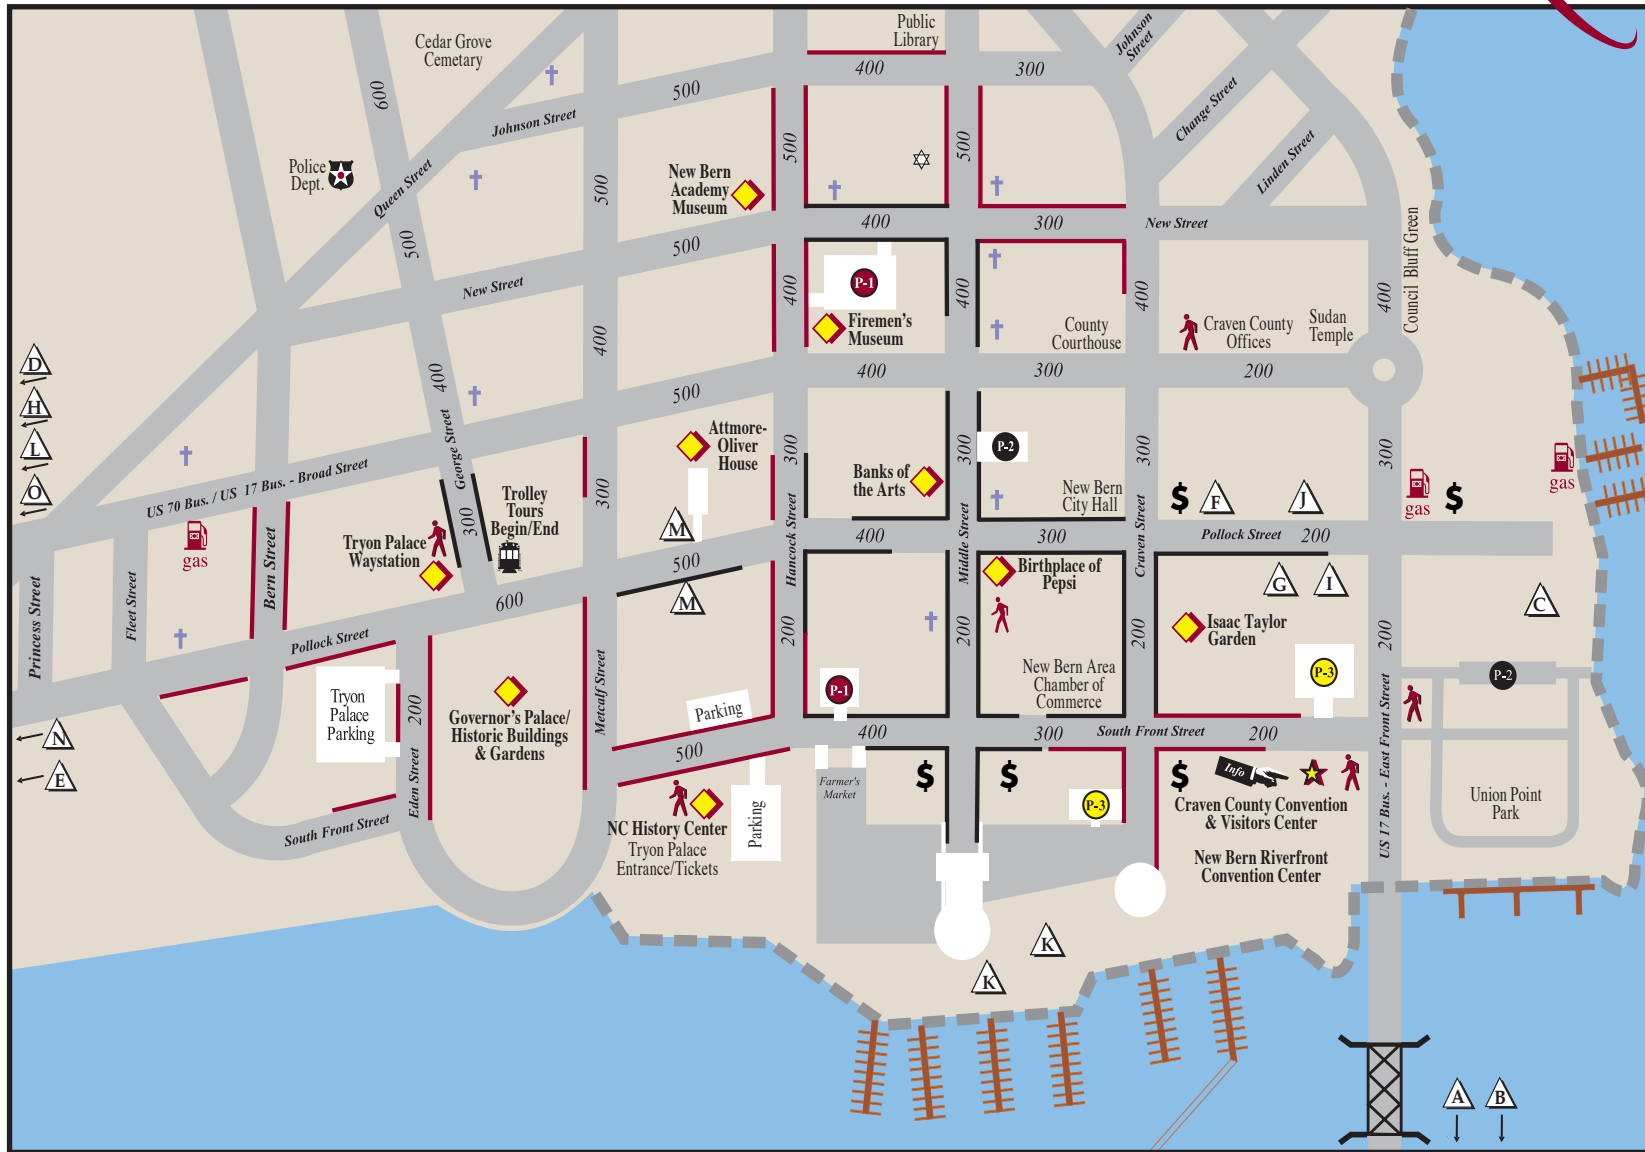

DOWNTOWN NEW BERN

Accommodations

- Comfort Suites
- BridgePointe Hotel & Marina
- Courtyard By Marriott
- Candlewood Suites
- Hampton Inn
- Hanna House
- Harmony House
- Holiday Inn Express
- Howard House
- Antebellum Meadows Inn
- DoubleTree by Hilton New Bern Riverfront Hotel
- Springhill Suites by Marriott
- The Aerie Bed & Breakfast Guest House & Conference Ctr.
- Abbot Cottages & The Ziegler Suites
- The Palace Motel

New Bern – Craven County Convention & Visitors Center

- Attractions
- Places of Worship
- Public Restrooms
- Waterfront Walkway
- Trolley Loading / Unloading
- ATM

Parking

- Unlimited Public Parking
- Limited Public Parking
- Convention & Visitors Center Parking
- Street Parking, Unlimited
- Street Parking, 2 hour

* No parking restrictions on weekends, holidays, or after 5:00 pm on weekdays.

NEW BERN

Craven County Convention
and Visitor Center

www.VisitNewBern.com

252-637-9400
800-437-5767